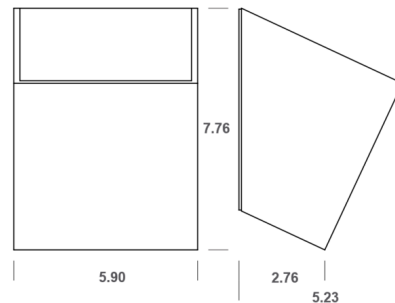

Lightology

lightology.com
866-954-4489
07-11-26

Project: _____

Company: _____

Location: _____ Fixture Type: _____

SPEC #: **TSB571088**

Approved On: _____ Approved By: _____

25 Degree Big Wall Light

By tossB

Description

The 25 Degree Big Wall Light is a sleek classic piece. The position of the bulb in the fixture is discreetly hidden so that the light is diffuse and projected in different angles on the wall. When multiple fixtures are combined an appealing and playful atmosphere is inevitable. 360 degree rotating and spot is 30 degree orientable. Dimmable with a Triac dimmer.

Shown in black

Specifications

COLOR	N/A
BODY FINISH	Black
WATTAGE	6W
DIMMER	N/A
DIMENSIONS	5.9"W x 7.76"H x 5.23"D
INTEGRATED LED MODULE	1 x LED/6W/120V LED
COUNTRY OF ORIGIN	Belgium

Technical Information

BEAM ANGLE	25°
LAMP COLOR	2700K
LUMENS/WATT	100.00
LUMINOUS FLUX	600 lumens

CLICK TO VIEW PRODUCT

Notes: