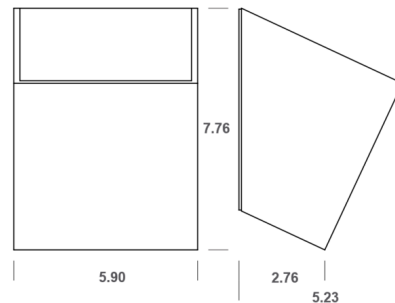

Lightology

lightology.com
866-954-4489
04-25-26

Project: _____

Company: _____

Location: _____ Fixture Type: _____

SPEC #: **TSB571088**

Approved On: _____ Approved By: _____

25 Degree Big Wall Light

By tossB

Description

The 25 Degree Big Wall Light is a sleek classic piece. The position of the bulb in the fixture is discreetly hidden so that the light is diffuse and projected in different angles on the wall. When multiple fixtures are combined an appealing and playful atmosphere is inevitable. 360 degree rotating and spot is 30 degree orientable. Dimmable with a Triac dimmer.

Shown in black

Specifications

COLOR	N/A
BODY FINISH	Black
WATTAGE	6W
DIMMER	N/A
DIMENSIONS	5.9"W x 7.76"H x 5.23"D
INTEGRATED LED MODULE	1 x LED/6W/120V LED
COUNTRY OF ORIGIN	Belgium

Technical Information

BEAM ANGLE	25°
LAMP COLOR	2700K
LUMENS/WATT	100.00
LUMINOUS FLUX	600 lumens

CLICK TO VIEW PRODUCT

Notes: