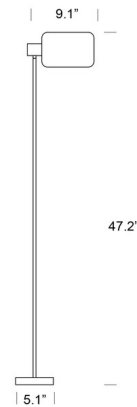

### Description

Blackjack Floor Lamp, designed by Glenn Marys, is an elegant and minimalist piece designed under the motto form follows function. The two plates -whose shape is reminiscent of playing cards- tilt separately so that the diffused light can be projected in the desired direction.

### Specifications

COLOR	N/A
BODY FINISH	White
WATTAGE	40W
DIMMER	N/A
DIMENSIONS	9.1"W x 47.25"H
BULB NOT INCLUDED	1 x JCD/G9/40W/120V Halogen
COUNTRY OF ORIGIN	Belgium

Shown in white

CLICK TO VIEW PRODUCT