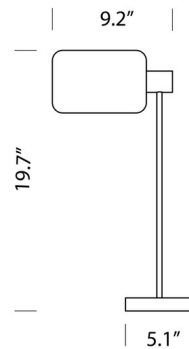

### Description

Blackjack Table Lamp, designed by Glenn Marys, is an elegant and minimalist piece designed under the motto form follows function. The two plates -whose shape is reminiscent of playing cards- tilt separately so that the diffused light can be projected in the desired direction. Available in White, Black, and Grey. One 40 watt, 120 volt JCD G9 base halogen bulb is required, but not included. CE listed. 9.1 inch width x 19.7 inch height.

### Specifications

COLOR	N/A
BODY FINISH	White
WATTAGE	40W
DIMMER	Standard 120V
DIMENSIONS	9.1"W x 19.7"H
BULB NOT INCLUDED	1 x JCD/G9/40W/120V Halogen
COUNTRY OF ORIGIN	Belgium

CLICK TO VIEW PRODUCT

Notes: