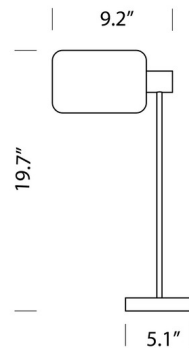

By tossB

Description

Blackjack Table Lamp, designed by Glenn Marys, is an elegant and minimalist piece designed under the motto form follows function. The two plates -whose shape is reminiscent of playing cards- tilt separately so that the diffused light can be projected in the desired direction. Available in White, Black, and Grey. One 40 watt, 120 volt JCD G9 base halogen bulb is required, but not included. CE listed. 9.1 inch width x 19.7 inch height.

Shown in white

Specifications

COLOR	N/A
BODY FINISH	White
WATTAGE	40W
DIMMER	Standard 120V
DIMENSIONS	9.1"W x 19.7"H
BULB NOT INCLUDED	1 x JCD/G9/40W/120V Halogen
COUNTRY OF ORIGIN	Belgium

CLICK TO VIEW PRODUCT