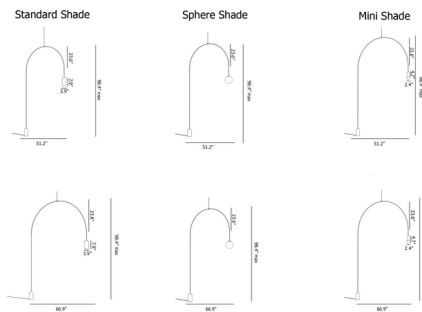

Shown in black

Specifications

COLOR	N/A
BODY FINISH	Black
WATTAGE	15W
DIMMER	N/A
DIMENSIONS	51.18"W x 98.42"H
BULB NOT INCLUDED	1 x A19/Medium (E26)/15W/120V LED
COUNTRY OF ORIGIN	Belgium

CLICK TO VIEW PRODUCT