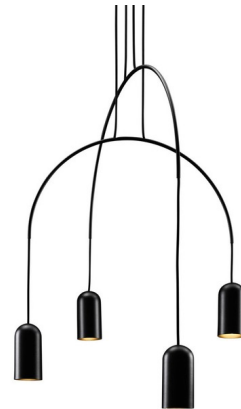

## Bow II Pendant By tossB

### Description

The Bow II Pendant, designed by David Dolcini, is inspired by one of the basic shapes in architecture, the arch. It's part of our daily life - even if we don't notice it - and it expresses at the same time deepness, strength and equilibrium. Bow tries to translate the essence of the arch into a minimalistic luminaire. Gravity and balance, combined with the arch, are the other ingredients involved in the design of this product. Available with Standard or Mini Shade and choice of Small and Medium arches, Small and Large arches, and Medium and Large arches.

### Specifications

COLOR . . . . . N/A  
BODY FINISH . . . . . Black  
WATTAGE . . . . . 60W  
DIMMER . . . . . Standard 120V  
DIMENSIONS . . . . . 26.77"W x 18.11"H x 18.89"D  
BULB NOT INCLUDED . . . . . 4 x A19/Medium (E26)/15W/120V LED  
COUNTRY OF ORIGIN . . . . . Belgium

### Technical Information

PRODUCT DIMENSIONS . . . . . Max Overall Height: 98.4"

Shown in black

CLICK TO VIEW PRODUCT

Notes: