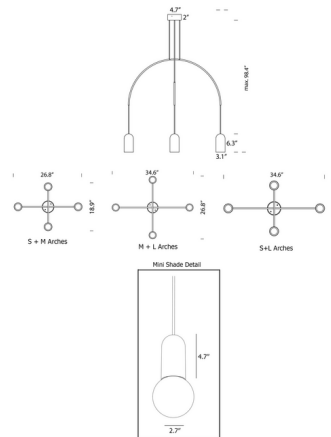

### Specifications

COLOR . . . . . N/A  
BODY FINISH . . . . . Black  
WATTAGE . . . . . 60W  
DIMMER . . . . . Standard 120V  
DIMENSIONS . . . . . 26.77"W x 18.11"H x 18.89"D  
BULB NOT INCLUDED . . . . . 4 x A19/Medium (E26)/15W/120V LED  
COUNTRY OF ORIGIN . . . . . Belgium

### Technical Information

PRODUCT DIMENSIONS . . . . . Max Overall Height: 98.4"

Shown in black

CLICK TO VIEW PRODUCT

Notes: