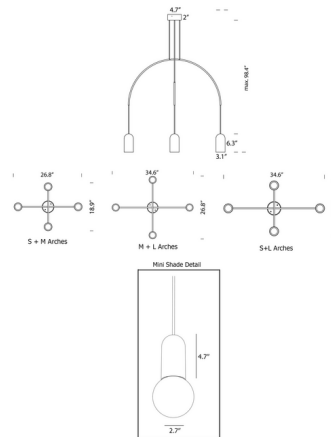

Specifications

COLOR N/A
BODY FINISH Black
WATTAGE 60W
DIMMER Standard 120V
DIMENSIONS 26.77"W x 18.11"H x 18.89"D
BULB NOT INCLUDED 4 x A19/Medium (E26)/15W/120V LED
COUNTRY OF ORIGIN Belgium

Technical Information

PRODUCT DIMENSIONS Max Overall Height: 98.4"

Shown in black

CLICK TO VIEW PRODUCT

Notes: