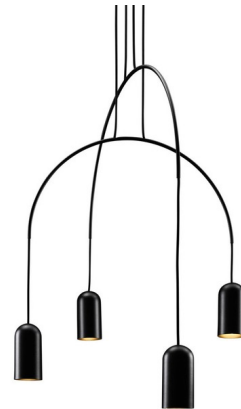

Lightology

lightology.com
866-954-4489
06-04-26

Project: _____

Company: _____

Location: _____ Fixture Type: _____

SPEC #: **TSB571246**

Approved On: _____ Approved By: _____

Bow II Pendant

By tossB

Description

The Bow II Pendant, designed by David Dolcini, is inspired by one of the basic shapes in architecture, the arch. It's part of our daily life - even if we don't notice it - and it expresses at the same time deepness, strength and equilibrium. Bow tries to translate the essence of the arch into a minimalistic luminaire. Gravity and balance, combined with the arch, are the other ingredients involved in the design of this product. Available with Standard or Mini Shade and choice of Small and Medium arches, Small and Large arches, and Medium and Large arches.

Specifications

COLOR N/A
BODY FINISH Black
WATTAGE 60W
DIMMER Standard 120V
DIMENSIONS 26.77"W x 18.11"H x 18.89"D
BULB NOT INCLUDED 4 x A19/Medium (E26)/15W/120V LED
COUNTRY OF ORIGIN Belgium

Technical Information

PRODUCT DIMENSIONS Max Overall Height: 98.4"

Shown in black

CLICK TO VIEW PRODUCT

Notes: