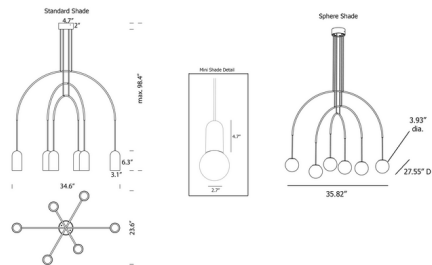

### Specifications

COLOR	N/A
BODY FINISH	Black
WATTAGE	90W
DIMMER	Standard 120V
DIMENSIONS	34.64"W x 22.04"H x 26.77"D
BULB NOT INCLUDED	6 x A19/Medium (E26)/15W/120V LED
COUNTRY OF ORIGIN	Belgium

### Technical Information

PRODUCT DIMENSIONS	Max Overall Height: 98.4"
--------------------	---------------------------

CLICK TO VIEW PRODUCT

Notes: