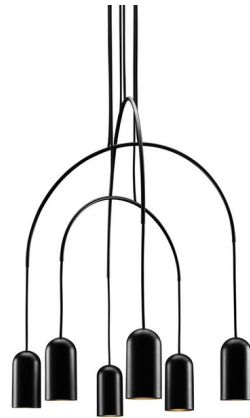

# Lightology

lightology.com  
866-954-4489  
04-18-26

Project: \_\_\_\_\_

Company: \_\_\_\_\_

Location: \_\_\_\_\_ Fixture Type: \_\_\_\_\_

SPEC #: **TSB571247**

Approved On: \_\_\_\_\_ Approved By: \_\_\_\_\_

## Bow III Pendant

By tossB

### Description

The Bow III Pendant, designed by David Dolcini, is inspired by one of the basic shapes in architecture, the arch. It's part of our daily life - even if we don't notice it - and it expresses at the same time deepness, strength and equilibrium. Bow tries to translate the essence of the arch into a minimalistic luminaire. Gravity and balance, combined with the arch, are the other ingredients involved in the design of this product. Note: The Brushed Brass finish is only available with Sphere Shades.

### Specifications

COLOR	N/A
BODY FINISH	Black
WATTAGE	90W
DIMMER	Standard 120V
DIMENSIONS	34.64"W x 22.04"H x 26.77"D
BULB NOT INCLUDED	6 x A19/Medium (E26)/15W/120V LED
COUNTRY OF ORIGIN	Belgium