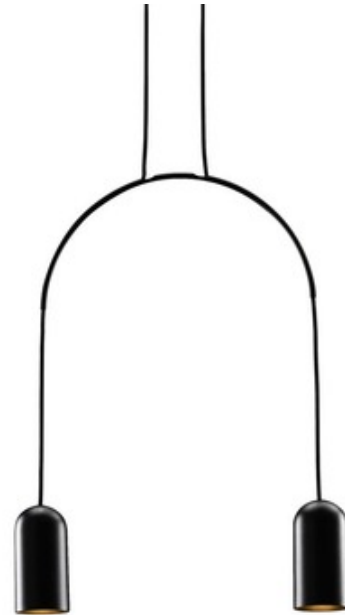

**BRAND**

tossB

**DESCRIPTION**

Bow Pendant, designed by David Dolcini, is inspired by one of the basic shapes in architecture, the arch. It's part of our daily life - even if we don't notice it, and it expresses at the same time deepness, strength and equilibrium. Bow tries to translate the essence of the arch into a minimalistic luminaire. Gravity and balance, combined with the arch, are the other ingredients involved in the design of this product. Available with a Black finish in small, medium, and large sizes. Two 60 watt, 120 volt A19 medium base incandescent bulbs are required, but not included. CE listed. Small: 18.9 inch width x 6.3 inch height x 3.14 inch depth x 98 inch maximum length. Medium: 26.8 inch width x 6.3 inch height x 3.14 inch depth x 98 inch maximum length. Large: 36.6 inch width x 6.3 inch height x 3.14 inch depth x 98 inch maximum length.

*Shown in: Black*

<b>SHADE COLOR</b>	N/A
<b>BODY FINISH</b>	Black
<b>WATTAGE</b>	86W
<b>DIMMER</b>	Standard 120V
<b>DIMENSIONS</b>	98"L x 18.9"W x 6.3"H x 3.14"D
<b>BULB NOT INCLUDED</b>	
<b>LAMP</b>	2 x A19/Medium (E26)/43W/120V Incandescent