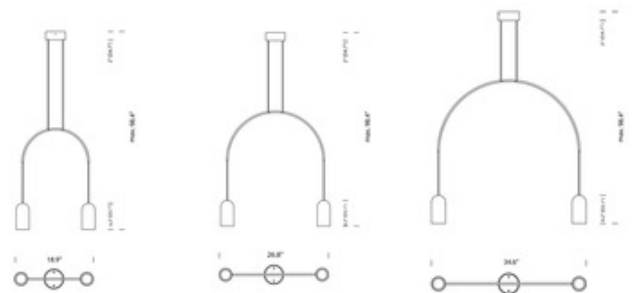

**BRAND**

tossB

**DESCRIPTION**

Bow Pendant, designed by David Dolcini, is inspired by one of the basic shapes in architecture, the arch. It's part of our daily life - even if we don't notice it, and it expresses at the same time deepness, strength and equilibrium. Bow tries to translate the essence of the arch into a minimalistic luminaire. Gravity and balance, combined with the arch, are the other ingredients involved in the design of this product. Available with a Black finish in small, medium, and large sizes. Two 60 watt, 120 volt A19 medium base incandescent bulbs are required, but not included. CE listed. Small: 18.9 inch width x 6.3 inch height x 3.14 inch depth x 98 inch maximum length. Medium: 26.8 inch width x 6.3 inch height x 3.14 inch depth x 98 inch maximum length. Large: 36.6 inch width x 6.3 inch height x 3.14 inch depth x 98 inch maximum length.

*Shown in: Black*

<b>SHADE COLOR</b>	N/A
<b>BODY FINISH</b>	Black
<b>WATTAGE</b>	86W
<b>DIMMER</b>	Standard 120V
<b>DIMENSIONS</b>	98"L x 18.9"W x 6.3"H x 3.14"D
<b>BULB NOT INCLUDED</b>	
<b>LAMP</b>	2 x A19/Medium (E26)/43W/120V Incandescent