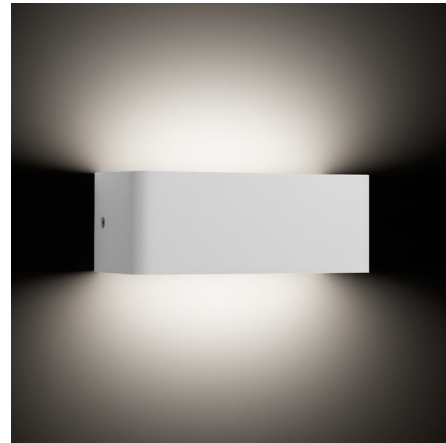

## Brace Small Wall Light

By tossB

### Description

Brace Small Wall Light, designed by Alain Monnens, has a neat, minimalist design, with a thick, folded aluminum plate in White, Grey, Brushed Aluminum, and Black. This sleek piece looks equally good at home, in the office or in any other professional setting. Available with halogen, LED, and CFL lamping options. Halogen: One 120 watt, 120 volt T2 R7s base halogen bulb is required, but not included. LED: One 12 watt, 120 volt LED module is included. CFL: One 26 watt, 120 volt T4 GX24q-3 base compact fluorescent bulb is required, but not included. ADA compliant. CE listed. 7.87 inch width x 2.95 inch height x 3.54 inch depth.

Shown in white

### Specifications

COLOR	N/A
BODY FINISH	White
WATTAGE	120W
DIMMER	Standard 120V
DIMENSIONS	7.87"W x 2.95"H x 3.54"D
BULB NOT INCLUDED	1 x T2/R7s (RSC)/120W/120V Halogen
COUNTRY OF ORIGIN	Belgium

CLICK TO VIEW PRODUCT