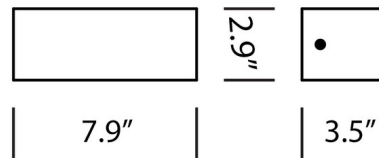

### Specifications

COLOR	N/A
BODY FINISH	White
WATTAGE	120W
DIMMER	Standard 120V
DIMENSIONS	7.87"W x 2.95"H x 3.54"D
BULB NOT INCLUDED	1 x T2/R7s (RSC)/120W/120V Halogen
COUNTRY OF ORIGIN	Belgium

CLICK TO VIEW PRODUCT