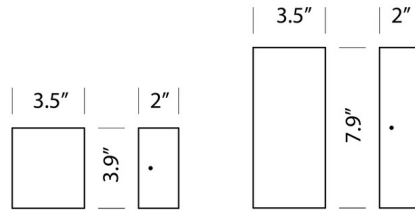

By tossB

Description

Brick Wall Light, designed by Alain Monnens, is a simple and elegant lighting fixture with a minimal design, perfect for any room in your home.

Shown in white

Specifications

COLOR	N/A
BODY FINISH	White
WATTAGE	80W
DIMMER	Standard 120V
DIMENSIONS	3.54"W x 7.87"H x 1.96"D
BULB NOT INCLUDED	2 x JCD/G9/40W/120V Halogen
COUNTRY OF ORIGIN	Belgium