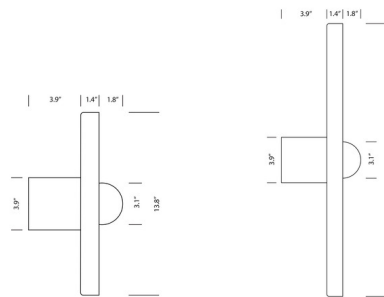

By tossB

Description

Disk Ceiling Flush/Wall Light, designed by Jean Francois D'or, is a saucer of golden light, gently diffusing throughout your room, like the shimmering sound of a gong. As a lamp above a table, the disk creates a warm and intimate atmosphere, almost as if you were sitting in a secluded alcove. By adjusting the height of the disk above the floor, you can vary the overall strength of the lighting. Brilliant rays of bright light will flood over all your interior surfaces. Available with a White finish in small and large sizes. One 60 watt, 120 volt A19 medium base incandescent bulb is required, but not included. CE listed. Small: 13.77 inch width/height on the wall x 5.13 inch height/depth on the wall. Large: 23.62 inch width/height on the wall x 5.13 inch height/depth on the wall.

Shown in white

Specifications

COLOR	N/A
BODY FINISH	White
WATTAGE	43W
DIMMER	Standard 120V
DIMENSIONS	13.77"W x 5.31"H
BULB NOT INCLUDED	1 x A19/Medium (E26)/43W/120V Incandescent
COUNTRY OF ORIGIN	Belgium