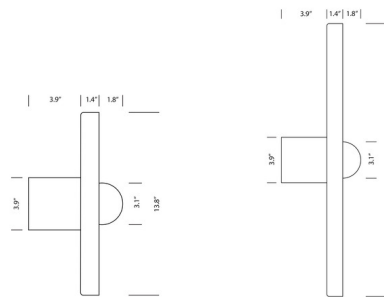

### Description

Disk Ceiling Flush/Wall Light, designed by Jean Francois D'or, is a saucer of golden light, gently diffusing throughout your room, like the shimmering sound of a gong. As a lamp above a table, the disk creates a warm and intimate atmosphere, almost as if you were sitting in a secluded alcove. By adjusting the height of the disk above the floor, you can vary the overall strength of the lighting. Brilliant rays of bright light will flood over all your interior surfaces. Available with a White finish in small and large sizes. One 60 watt, 120 volt A19 medium base incandescent bulb is required, but not included. CE listed. Small: 13.77 inch width/height on the wall x 5.13 inch height/depth on the wall. Large: 23.62 inch width/height on the wall x 5.13 inch height/depth on the wall.

### Specifications

COLOR	N/A
BODY FINISH	White
WATTAGE	43W
DIMMER	Standard 120V
DIMENSIONS	23.62"W x 5.31"H
BULB NOT INCLUDED	1 x A19/Medium (E26)/43W/120V Incandescent
COUNTRY OF ORIGIN	Belgium

CLICK TO VIEW PRODUCT