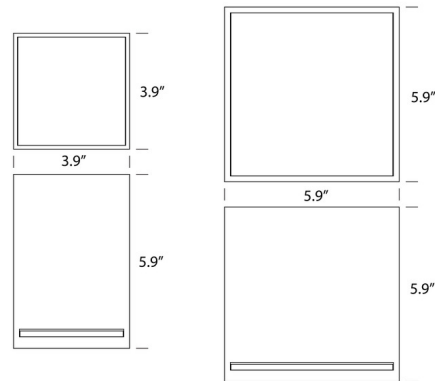

## Groove Square Ceiling Light

By tossB

### Description

The Groove is inspired by the concept that less is more. Groove is the ultimate tribute to the no-nonsense approach. No screws, clamps or bolts, except where absolutely unavoidable. The glass is slid into the mounting in an original but easy to operate manner. Groove is highly practical, and features two light slits in the side panels as a fun extra feature. Note: 3.9 inch option does not mount to a standard US junction box and does not include a cover plate.

### Specifications

COLOR	N/A
BODY FINISH	Black
WATTAGE	100W
DIMMER	Standard 120V
DIMENSIONS	5.9"W x 5.9"H
BULB NOT INCLUDED	1 x A19/Medium (E26)/100W/120V Incandescent
OTHER BULB OPTIONS	1 x A19/Medium (E26)/120V LED
COUNTRY OF ORIGIN	Belgium