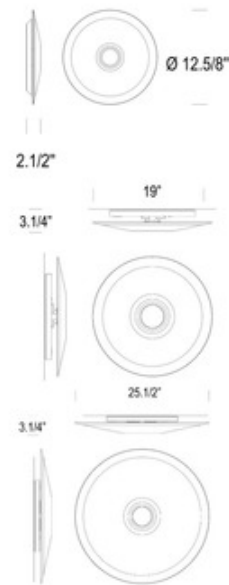

COMPANY	PROJECT	FIXTURE TYPE	APPROVED BY	DATE