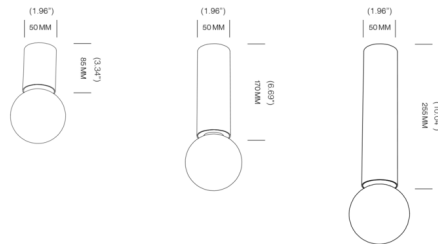

By tossB

Description

Rozetta Ceiling / Wall Light, designed by Alain Monnens, offers endless possibilities with its medium bulb base. When paired with a globe bulb, Rozetta offers a neat and playful expression. Includes junction box cover for usage in North America; not pictured.

Specifications

COLOR	N/A
BODY FINISH	White
WATTAGE	15W
DIMMER	Standard 120V
DIMENSIONS	1.96"W x 3.34"H
BULB NOT INCLUDED	1 x G25/Medium (E26)/15W/120V LED
OTHER BULB OPTIONS	1 x G25/Medium (E26)/120V LED 1 x G40/Medium (E26)/120V Incandescent 1 x G40/Medium (E26)/120V LED 1 x Edison Globe/Medium (E26)/120V Incandescent 1 x Edison Globe/Medium (E26)/120V LED
COUNTRY OF ORIGIN	Belgium

Shown in white

CLICK TO VIEW PRODUCT

Notes: