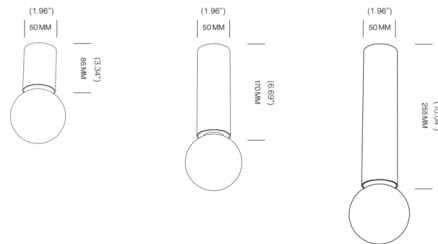

By tossB

Description

Rozetta Ceiling / Wall Light, designed by Alain Monnens, offers endless possibilities with its medium bulb base. When paired with a globe bulb, Rozetta offers a neat and playful expression. Includes junction box cover for usage in North America; not pictured.

Specifications

COLOR	N/A
BODY FINISH	White
WATTAGE	15W
DIMMER	Standard 120V
DIMENSIONS	1.96"W x 3.34"H
BULB NOT INCLUDED	1 x G25/Medium (E26)/120V LED
OTHER BULB OPTIONS	1 x G25/Medium (E26)/120V LED 1 x G40/Medium (E26)/120V Incandescent 1 x G40/Medium (E26)/120V LED 1 x Edison Globe/Medium (E26)/120V Incandescent 1 x Edison Globe/Medium (E26)/120V LED
COUNTRY OF ORIGIN	Belgium

Shown in white

CLICK TO VIEW PRODUCT

Notes: