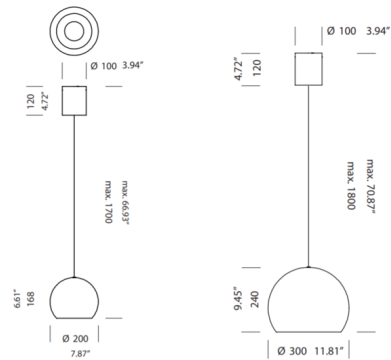

### Specifications

COLOR . . . . . N/A  
BODY FINISH . . . . . Black  
WATTAGE . . . . . 60W  
DIMMER . . . . . Standard 120V  
DIMENSIONS . . . . . 7.87"W x 6.61"H  
BULB NOT INCLUDED . . . . . 1 x A19/Medium (E26)/60W/120V Incandescent  
OTHER BULB OPTIONS . . . . . 1 x A19/Medium (E26)/120V LED  
COUNTRY OF ORIGIN . . . . . Belgium

### Technical Information

PRODUCT DIMENSIONS . . . . . Maximum Overall Height: 66.93"

Shown in black

Installation note: Comes with a 4" backplate that mounts to a standard junction box

CLICK TO VIEW PRODUCT