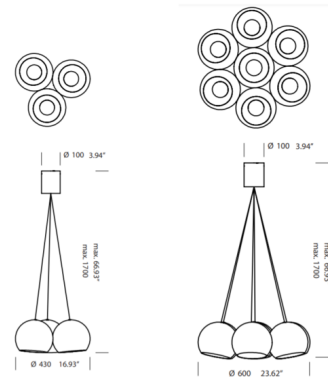

### Description

Sphere Multi Light Pendant, designed by Alain Monnens, is easy to combine in almost any interior. Its soft light and its simple but elegant outline bring a warm ambiance to every room. The soft touch finishing, with white interior, gives an added dimension to a design concept which feels instinctively relaxing. Available in White or Black in small -3 light and large -7 light sizes. Includes 4 inch cover plate for US junction box. ETL listed.

### Specifications

COLOR . . . . . N/A  
BODY FINISH . . . . . Black  
WATTAGE . . . . . 33W  
DIMMER . . . . . Standard 120V  
DIMENSIONS . . . . . 16.93"W x 6.7"H  
BULB NOT INCLUDED . . . . . 3 x A19/Medium (E26)/11W/120V LED  
COUNTRY OF ORIGIN . . . . . Belgium

### Technical Information

PRODUCT DIMENSIONS . . . . . Maximum Overall Height: 66.93"

Shown in black

Installation note: Comes with a 4" backplate that mounts to a standard junction box

CLICK TO VIEW PRODUCT