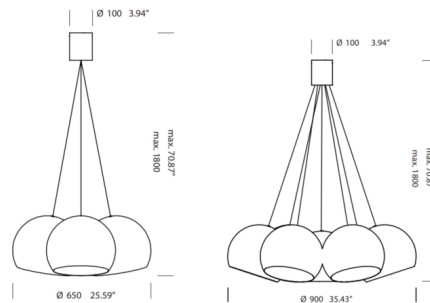

CLICK TO VIEW PRODUCT

Notes: