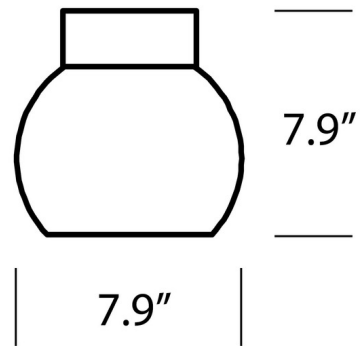

By tossB

Description

Sphere Ceiling Flush Light, designed by Alain Monnens, is easy to combine in almost any interior. Its soft light and its simple but elegant outline bring a warm ambiance to every room. The soft touch finishing, with white interior, gives an added dimension to a design concept which feels instinctively relaxing. Available with White or Black. One 60 watt, 120 volt A19 medium base incandescent bulb is required, but not included. CE listed. 7.9 inch width x 7.9 inch height.

Shown in white

Specifications

COLOR	N/A
BODY FINISH	White
WATTAGE	43W
DIMMER	Standard 120V
DIMENSIONS	7.9"W x 7.9"H
BULB NOT INCLUDED	1 x A19/Medium (E26)/43W/120V Incandescent
COUNTRY OF ORIGIN	Belgium