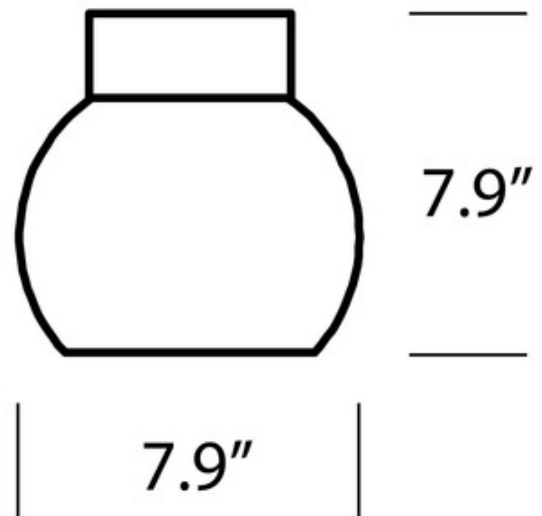

### DESCRIPTION

Sphere Ceiling Flush Light, designed by Alain Monnens, is easy to combine in almost any interior. Its soft light and its simple but elegant outline bring a warm ambiance to every room. The soft touch finishing, with white interior, gives an added dimension to a design concept which feels instinctively relaxing. Available with White or Black. One 60 watt, 120 volt A19 medium base incandescent bulb is required, but not included. CE listed. 7.9 inch width x 7.9 inch height.

Shown in: White

SHADE COLOR	N/A
BODY FINISH	White
WATTAGE	43W
DIMMER	Standard 120V
DIMENSIONS	7.9"W x 7.9"H
BULB NOT INCLUDED	
LAMP	1 x A19/Medium (E26)/43W/120V Incandescent

SPEC #

TSB571610

COMPANY

PROJECT