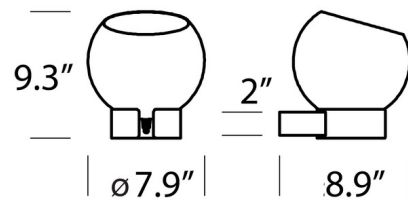

### Specifications

COLOR	N/A
BODY FINISH	Black
WATTAGE	43W
DIMMER	Standard 120V
DIMENSIONS	7.9"W x 9.25"H x 7.9"D
BULB NOT INCLUDED	1 x A19/Medium (E26)/43W/120V Incandescent
COUNTRY OF ORIGIN	Belgium

CLICK TO VIEW PRODUCT