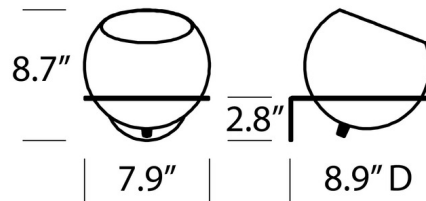

### Specifications

COLOR	N/A
BODY FINISH	Black
WATTAGE	43W
DIMMER	Standard 120V
DIMENSIONS	7.9"W x 8.75"H x 8.9"D
BULB NOT INCLUDED	1 x A19/Medium (E26)/43W/120V Incandescent
COUNTRY OF ORIGIN	Belgium

CLICK TO VIEW PRODUCT