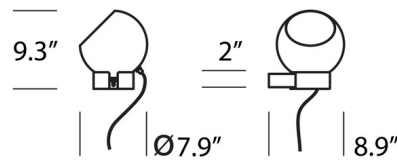

By tossB

Description

Sphere Plus Wall Light, designed by Alain Monnens, is easy to combine in almost any interior. Its soft light and its simple but elegant outline bring a warm ambiance to every room. The soft touch finishing, with white interior, gives an added dimension to a design concept which feels instinctively relaxing. Available with White or Black. Plugs into the wall for added convenience. One 60 watt, 120 volt A19 medium base incandescent bulb is required, but not included.

Shown in black

Specifications

COLOR	N/A
BODY FINISH	Black
WATTAGE	43W
DIMMER	Standard 120V
DIMENSIONS	7.9"W x 9.25"H x 8.9"D
BULB NOT INCLUDED	1 x A19/Medium (E26)/43W/120V Incandescent
COUNTRY OF ORIGIN	Belgium