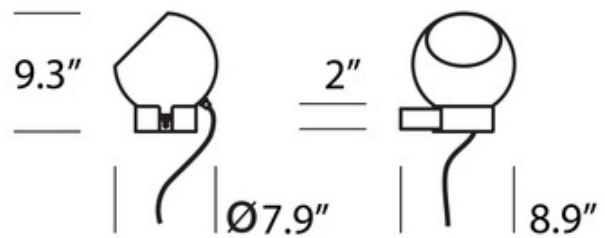

**BRAND**

tossB

**DESCRIPTION**

Sphere Plus Wall Light, designed by Alain Monnens, is easy to combine in almost any interior. Its soft light and its simple but elegant outline bring a warm ambiance to every room. The soft touch finishing, with white interior, gives an added dimension to a design concept which feels instinctively relaxing. Available with White or Black. Plugs into the wall for added convenience. One 60 watt, 120 volt A19 medium base incandescent bulb is required, but not included.

*Shown in: Black*

<b>SHADE COLOR</b>	N/A
<b>BODY FINISH</b>	Black
<b>WATTAGE</b>	43W
<b>DIMMER</b>	Standard 120V
<b>DIMENSIONS</b>	7.9"W x 9.25"H x 8.9"D
<b>BULB NOT INCLUDED</b>	
<b>LAMP</b>	1 x A19/Medium (E26)/43W/120V Incandescent