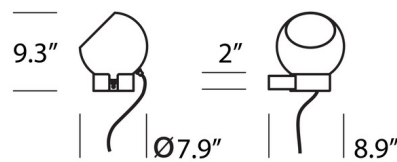

### Specifications

COLOR	N/A
BODY FINISH	Black
WATTAGE	43W
DIMMER	Standard 120V
DIMENSIONS	7.9"W x 9.25"H x 8.9"D
BULB NOT INCLUDED	1 x A19/Medium (E26)/43W/120V Incandescent
COUNTRY OF ORIGIN	Belgium

CLICK TO VIEW PRODUCT