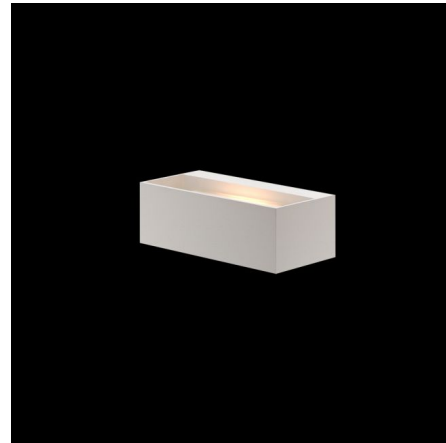

Lightology

lightology.com
866-954-4489
04-22-26

Project: _____

Company: _____

Location: _____ Fixture Type: _____

SPEC #: **TSB571642**

Approved On: _____ Approved By: _____

Tibo Wall Light

By tossB

Description

The Tibo Wall Light, designed by Michel Vyvey, is a sleek and stylish simple design making it perfect for any room.

Shown in white

Specifications

COLOR N/A
BODY FINISH White
WATTAGE 8W
DIMMER Standard 120V
DIMENSIONS 5.9"W x 1.96"H x 2.8"D
BULB NOT INCLUDED 1 x T3LONG/R7s (RSC)/8W/120V LED
COUNTRY OF ORIGIN Belgium