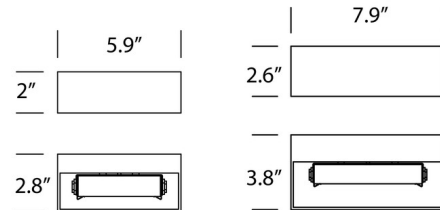

By tossB

Description

The Tibo Wall Light, designed by Michel Vyvey, is a sleek and stylish simple design making it perfect for any room.

Shown in white

Specifications

COLOR N/A
BODY FINISH White
WATTAGE 8W
DIMMER Standard 120V
DIMENSIONS 5.9"W x 1.96"H x 2.8"D
BULB NOT INCLUDED 1 x T3LONG/R7s (RSC)/8W/120V LED
COUNTRY OF ORIGIN Belgium