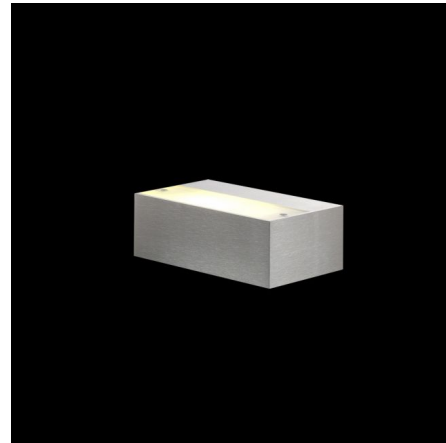

Lightology

lightology.com
866-954-4489
04-25-26

Project: _____

Company: _____

Location: _____ Fixture Type: _____

SPEC #: **TSB571678**

Approved On: _____ Approved By: _____

Tibo Covered Wall Light

By tossB

Description

Tibo Covered Wall Light, designed by Michel Vyvey, is a sleek and stylish simple design making it perfect for any room. Light is covered and diffused for both up and down lighting. Available in Brushed Aluminum, White, Chrome, Black or Grey finishes in small and large sizes. One 80/100 watt, 120 volt T2 R7s base halogen bulb is required, but not included. ADA compliant. CE listed. Small: 5.9 inch width x 1.96 inch height x 2.8 inch depth. Large: 7.87 inch width x 2.6 inch height x 3.8 inch depth.

Shown in brushed aluminum

Specifications

COLOR N/A
 BODY FINISH Brushed Aluminum
 WATTAGE 8W
 DIMMER Standard 120V
 DIMENSIONS 5.9"W x 1.96"H x 2.8"D
 BULB NOT INCLUDED 1 x T3LONG/R7s (RSC)/8W/120V LED
 COUNTRY OF ORIGIN Belgium