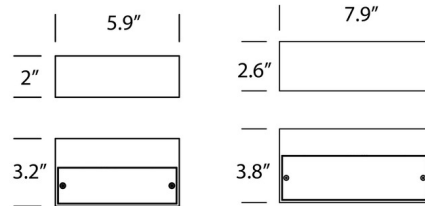

By tossB

Description

Tibo Covered Wall Light, designed by Michel Vyvey, is a sleek and stylish simple design making it perfect for any room. Light is covered and diffused for both up and down lighting. Available in Brushed Aluminum, White, Chrome, Black or Grey finishes in small and large sizes. One 80/100 watt, 120 volt T2 R7s base halogen bulb is required, but not included. ADA compliant. CE listed. Small: 5.9 inch width x 1.96 inch height x 2.8 inch depth. Large: 7.87 inch width x 2.6 inch height x 3.8 inch depth.

Shown in brushed aluminum

Specifications

COLOR N/A
 BODY FINISH Brushed Aluminum
 WATTAGE 8W
 DIMMER Standard 120V
 DIMENSIONS 5.9"W x 1.96"H x 2.8"D
 BULB NOT INCLUDED 1 x T3LONG/R7s (RSC)/8W/120V LED
 COUNTRY OF ORIGIN Belgium