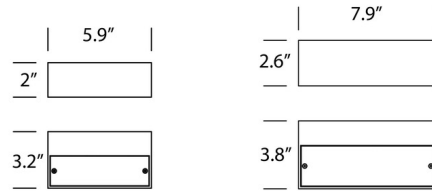

### Specifications

COLOR . . . . . N/A  
BODY FINISH . . . . . White  
WATTAGE . . . . . 12W  
DIMMER . . . . . Not Dimmable  
DIMENSIONS . . . . . 5.9"W x 1.96"H x 2.8"D  
INTEGRATED LED MODULE . . . . . 1 x LED/12W/120V LED  
COUNTRY OF ORIGIN . . . . . Belgium