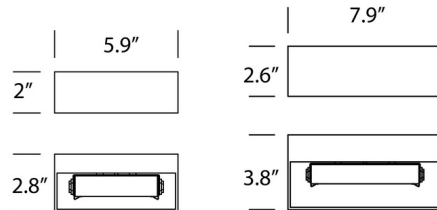

By tossB

Description

Tibo Up or Down Wall Light, designed by Michel Vyvey, is a sleek and stylish simple design making it perfect for any room. Light can be mounted for up or down lighting. Available in Brushed Aluminum, White, Chrome, Black or Grey finishes in small and large sizes with halogen lamping option. Halogen: One 48/120 watt, 120 volt T2 R7s base halogen bulb is required, but not included. ADA compliant. CE listed. Small: 5.9 inch width x 1.96 inch height x 2.8 inch depth. Large: 7.87 inch width x 2.6 inch height x 3.8 inch depth.

Shown in brushed aluminum

Specifications

COLOR N/A
BODY FINISH Brushed Aluminum
WATTAGE 8W
DIMMER Standard 120V
DIMENSIONS 5.9"W x 1.96"H x 2.8"D
BULB NOT INCLUDED 1 x T3LONG/R7s (RSC)/8W/120V LED
COUNTRY OF ORIGIN Belgium