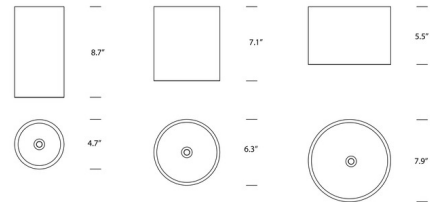

Description

Tuba Ceiling Flush Light, designed by Alain Monnens, is a minimalistic family of surface mounted downlights. The robust tubular Black or White body hides an elegant white painted trumpet shaped reflector which creates a soft and efficient light diffusion. Installing several tuba's in a linear way creates an architectural atmosphere whereas installing groups of different sizes together creates a playful accent. Available in small, medium, and large sizes. One 13 watt, 120 volt LED module is included. CE listed. Small: 4.72 inch width x 8.66 inch height. Medium: 6.29 inch width x 7.08 inch height. Large: 7.87 inch width x 5.51 inch height.

Shown in black

Specifications

COLOR	N/A
BODY FINISH	Black
WATTAGE	13W
DIMMER	Low Voltage Electronic
DIMENSIONS	4.72"W x 8.66"H
INTEGRATED LED MODULE	1 x LED/13W/120V LED
COUNTRY OF ORIGIN	Belgium

Technical Information