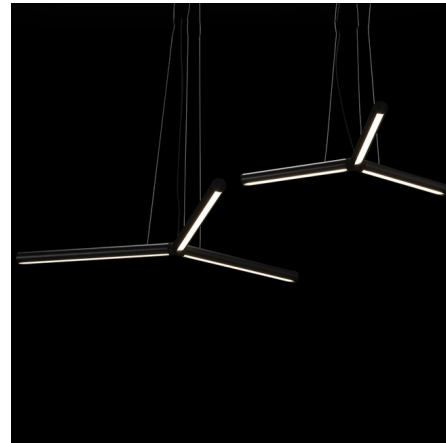

Lightology

lightology.com
866-954-4489
04-24-26

Project: _____
 Company: _____
 Location: _____ Fixture Type: _____
 SPEC #: **TSB571748**
 Approved On: _____ Approved By: _____

Ypso Pendant

By tossB

Description

The name ypso refers to the letter ypsilon on which its shape is inspired. The light is spread in three directions creating a large area of illumination. When installed in group, ypso seems to create structures in the air. A 3D printed connection piece is holding the tubes in place and provides a nice detail to the design. This playful pendant lamp is equipped with a high efficient LED strip available in two different sizes in Black and White finishes. Available in 2700K and 3000K color temperature options. Canopy diameter: 4 inch. ETL Listed. Dimmable with a leading/trailing edge dimmer, sold separately.

Shown in black

Specifications

COLOR	N/A
BODY FINISH	Black
WATTAGE	12W
DIMMER	Low Voltage Electronic
DIMENSIONS	17.91"W x 0.98"H
INTEGRATED LED MODULE	1 x LED/12W/120V LED
COUNTRY OF ORIGIN	Belgium

Technical Information

PRODUCT DIMENSIONS	Max Overall Height: 98.42"
LAMP COLOR	3000K

CLICK TO VIEW PRODUCT

Notes: