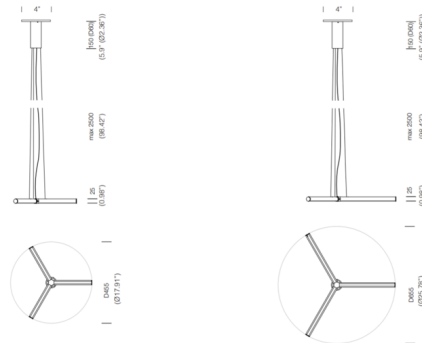

The name ypso refers to the letter ypsilon on which its shape is inspired. The light is spread in three directions creating a large area of illumination. When installed in group, ypso seems to create structures in the air. A 3D printed connection piece is holding the tubes in place and provides a nice detail to the design. This playful pendant lamp is equipped with a high efficient LED strip available in two different sizes in Black and White finishes. Available in 2700K and 3000K color temperature options. Canopy diameter: 4 inch. ETL Listed. Dimmable with a leading/trailing edge dimmer, sold separately.

Shown in black

Specifications

COLOR	N/A
BODY FINISH	Black
WATTAGE	12W
DIMMER	Low Voltage Electronic
DIMENSIONS	17.91"W x 0.98"H
INTEGRATED LED MODULE	1 x LED/12W/120V LED
COUNTRY OF ORIGIN	Belgium

Technical Information

PRODUCT DIMENSIONS	Max Overall Height: 98.42"
LAMP COLOR	3000K

CLICK TO VIEW PRODUCT

Notes: