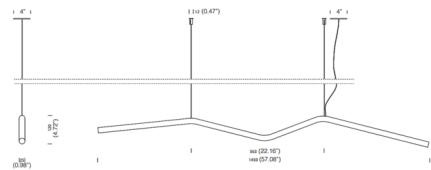

### Specifications

COLOR . . . . . N/A  
BODY FINISH . . . . . White  
WATTAGE . . . . . 28W  
DIMMER . . . . . Dimmable  
DIMENSIONS . . . . . 57"L x 0.98"W x 0.98"H  
INTEGRATED LED MODULE . . . . . 1 x LED/28W/120V LED  
COUNTRY OF ORIGIN . . . . . Belgium

### Technical Information

PRODUCT DIMENSIONS . . . . . Maximum Overall Height: 98.4"  
LAMP COLOR . . . . . 2400K  
LUMENS/WATT . . . . . 60.00  
LUMINOUS FLUX . . . . . 1680 lumens

Shown in white

CLICK TO VIEW PRODUCT