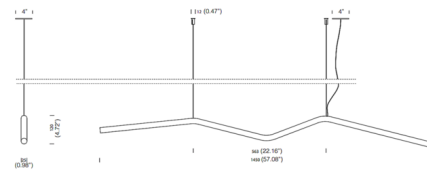

### Specifications

COLOR . . . . . N/A  
BODY FINISH . . . . . White  
WATTAGE . . . . . 28W  
DIMMER . . . . . Dimmable  
DIMENSIONS . . . . . 57"L x 0.98"W x 0.98"H  
INTEGRATED LED MODULE . . . . . 1 x LED/28W/120V LED  
COUNTRY OF ORIGIN . . . . . Belgium

### Technical Information

PRODUCT DIMENSIONS . . . . . Maximum Overall Height: 98.4"  
LAMP COLOR . . . . . 2400K  
LUMENS/WATT . . . . . 60.00  
LUMINOUS FLUX . . . . . 1680 lumens

Shown in white

CLICK TO VIEW PRODUCT