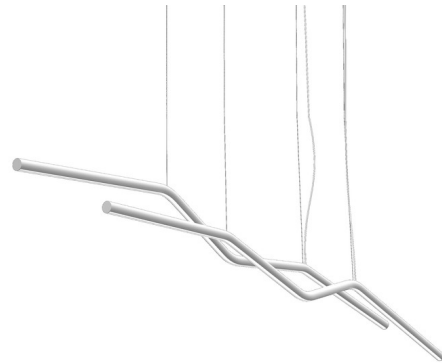

Lightology

lightology.com
866-954-4489
04-15-26

Project: _____

Company: _____

Location: _____ Fixture Type: _____

SPEC #: **TSB571750**

Approved On: _____ Approved By: _____

Boomer Linear Pendant

By tossB

Description

Boomer Pendant, designed by Jos Muller, features a minimalistic shape that looks like a frozen movement. Its waved shape creates an elegant contrast with the architectural lines of interiors and objects. It can be hung horizontally in balance or at an angle out of balance. A group of lamps enhances their characteristic curves. Available with a painted White or Black finish in 2400K, 2700K or 3000K temperatures. One 28 watt, 120 volt 2400K/2700K/3000K dimmable LED module is included. Downward flood light distribution. Includes LED driver which fits inside junction box.

Specifications

COLOR N/A
BODY FINISH White
WATTAGE 28W
DIMMER Dimmable
DIMENSIONS 57"L x 0.98"W x 0.98"H
INTEGRATED LED MODULE 1 x LED/28W/120V LED
COUNTRY OF ORIGIN Belgium

Technical Information

PRODUCT DIMENSIONS Maximum Overall Height: 98.4"
LAMP COLOR 2400K
LUMENS/WATT 60.00
LUMINOUS FLUX 1680 lumens

Shown in white

CLICK TO VIEW PRODUCT

Notes: