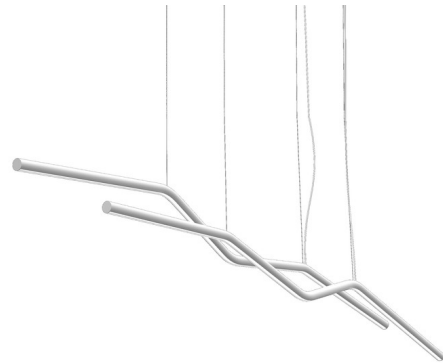

## Boomer Linear Pendant

By tossB

### Description

Boomer Pendant, designed by Jos Muller, features a minimalistic shape that looks like a frozen movement. Its waved shape creates an elegant contrast with the architectural lines of interiors and objects. It can be hung horizontally in balance or at an angle out of balance. A group of lamps enhances their characteristic curves. Available with a painted White or Black finish in 2400K, 2700K or 3000K temperatures. One 28 watt, 120 volt 2400K/2700K/3000K dimmable LED module is included. Downward flood light distribution. Includes LED driver which fits inside junction box.

### Specifications

COLOR . . . . . N/A  
BODY FINISH . . . . . White  
WATTAGE . . . . . 28W  
DIMMER . . . . . Dimmable  
DIMENSIONS . . . . . 57"L x 0.98"W x 0.98"H  
INTEGRATED LED MODULE . . . . . 1 x LED/28W/120V LED  
COUNTRY OF ORIGIN . . . . . Belgium

### Technical Information

PRODUCT DIMENSIONS . . . . . Maximum Overall Height: 98.4"  
LAMP COLOR . . . . . 2400K  
LUMENS/WATT . . . . . 60.00  
LUMINOUS FLUX . . . . . 1680 lumens

Shown in white

CLICK TO VIEW PRODUCT