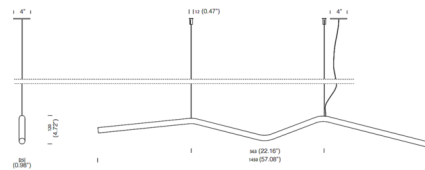

CLICK TO VIEW PRODUCT

Notes: