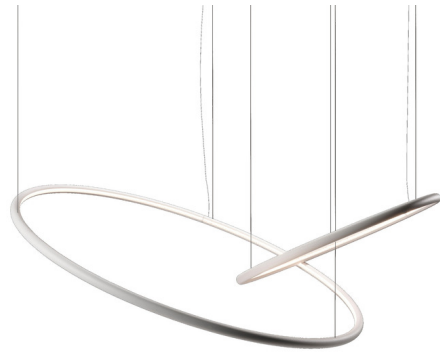

By tossB

Description

The Hoola Pendant, designed by Jos Muller, is a minimal piece that creates an archetypical light circle. The soft light is directed upward and downward. Hoola is a real eye-catcher when different diameters are combined. It can be arranged in horizontal, angled or even vertical positions. The lamps can be place close to a ceiling, in free open spaces or vertically along the wall.

Specifications

COLOR N/A
BODY FINISH White
WATTAGE 36W
DIMMER 0-10V
DIMENSIONS 98"L x 23.62"W x 0.98"H
INTEGRATED LED MODULE 1 x LED/36W/120V LED
COUNTRY OF ORIGIN Belgium

Technical Information

LAMP COLOR 2700K

Shown in white

CLICK TO VIEW PRODUCT

Notes: