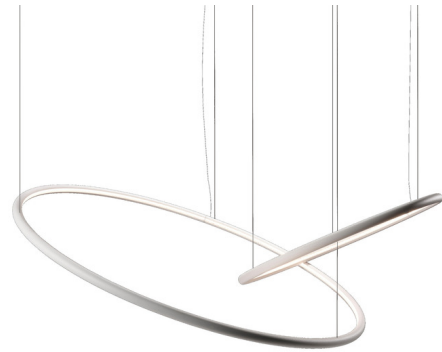

Lightology

lightology.com
866-954-4489
07-09-26

Project: _____
 Company: _____
 Location: _____ Fixture Type: _____
 SPEC #: **TSB571795**
 Approved On: _____ Approved By: _____

Hoola Pendant By tossB

Description

The Hoola Pendant, designed by Jos Muller, is a minimal piece that creates an archetypical light circle. The soft light is directed upward and downward. Hoola is a real eye-catcher when different diameters are combined. It can be arranged in horizontal, angled or even vertical positions. The lamps can be place close to a ceiling, in free open spaces or vertically along the wall.

Shown in white

Specifications

COLOR	N/A
BODY FINISH	White
WATTAGE	36W
DIMMER	0-10V
DIMENSIONS	98"L x 23.62"W x 0.98"H
INTEGRATED LED MODULE	1 x LED/36W/120V LED
COUNTRY OF ORIGIN	Belgium

Technical Information