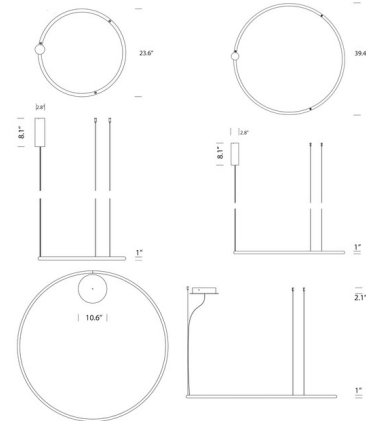

Lightology

lightology.com
866-954-4489
07-09-26

Project: _____
 Company: _____
 Location: _____ Fixture Type: _____
 SPEC #: **TSB571795**
 Approved On: _____ Approved By: _____

Hoola Pendant By tossB

Description

The Hoola Pendant, designed by Jos Muller, is a minimal piece that creates an archetypical light circle. The soft light is directed upward and downward. Hoola is a real eye-catcher when different diameters are combined. It can be arranged in horizontal, angled or even vertical positions. The lamps can be place close to a ceiling, in free open spaces or vertically along the wall.

Shown in white

Specifications

COLOR	N/A
BODY FINISH	White
WATTAGE	36W
DIMMER	0-10V
DIMENSIONS	98"L x 23.62"W x 0.98"H
INTEGRATED LED MODULE	1 x LED/36W/120V LED
COUNTRY OF ORIGIN	Belgium

Technical Information