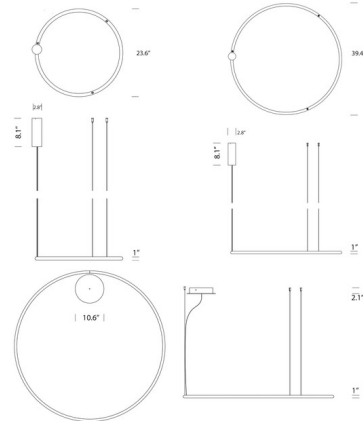

By tossB

Description

The Hoola Pendant, designed by Jos Muller, is a minimal piece that creates an archetypical light circle. The soft light is directed upward and downward. Hoola is a real eye-catcher when different diameters are combined. It can be arranged in horizontal, angled or even vertical positions. The lamps can be place close to a ceiling, in free open spaces or vertically along the wall.

Specifications

COLOR N/A
BODY FINISH White
WATTAGE 36W
DIMMER 0-10V
DIMENSIONS 98"L x 23.62"W x 0.98"H
INTEGRATED LED MODULE 1 x LED/36W/120V LED
COUNTRY OF ORIGIN Belgium

Technical Information

LAMP COLOR 2700K

Shown in white

CLICK TO VIEW PRODUCT

Notes: