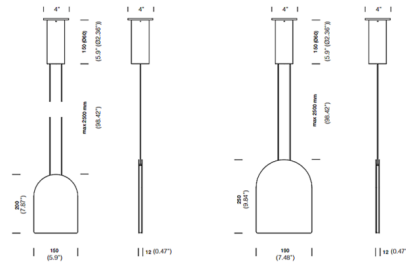

### Description

Thin Pendant, designed by Alain Berteau, can be described as a flattened re-imagining of traditional lamp typologies. Their innovative layered design allows perfect cooling of the powerful LED's components while the archetypal silhouettes offer a very distinctive yet familiar presence. Scalable and versatile, suitable for both residential and public use. Available in Black or White in small and large sizes. One 13 watt 120 volt LED module is included. Includes canopy to cover US junction box. ETL listed. Dimmable with a leading/trailing edge dimmer, sold separately.

### Specifications

COLOR	N/A
BODY FINISH	Black
WATTAGE	13W
DIMMER	Low Voltage Electronic
DIMENSIONS	5.9"W x 7.87"H x 0.47"D
INTEGRATED LED MODULE	1 x LED/13W/120V LED
COUNTRY OF ORIGIN	Belgium

### Technical Information

PRODUCT DIMENSIONS	Cable Length: 98.42"
LAMP COLOR	2700K

CLICK TO VIEW PRODUCT

Notes: