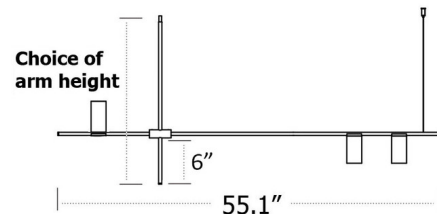

### Specifications

COLOR	N/A
BODY FINISH	Black
WATTAGE	21W
DIMMER	Low Voltage Electronic
DIMENSIONS	55"W x 23.6"H x 2.17"D
INTEGRATED LED MODULE	3 x LED/7W/120V LED
COUNTRY OF ORIGIN	Belgium