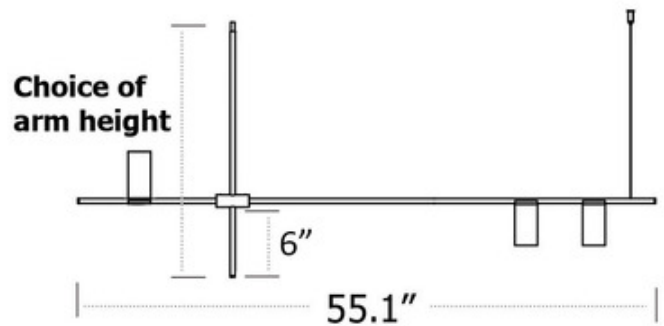

Technical Information

LAMP COLOR	2700 K

ITEM NUMBER TSB571811

COMPANY	PROJECT	FIXTURE TYPE	APPROVED BY	DATE