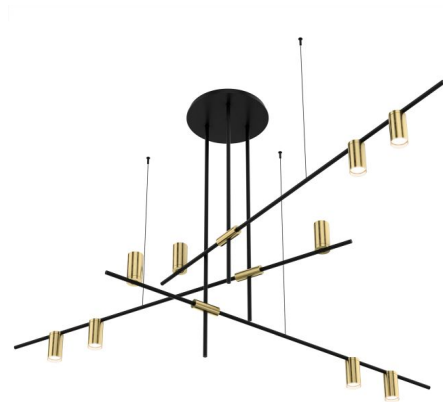

### Description

Tribes Chandelier is inspired by the Calumet, those sacred pipes that are smoked by the indigenous tribes of North America. Tribes is a very graphic and minimalist design and fits perfectly in the most contemporary spaces as well as classic or vintage interiors. Features three 55 inch width pipes with one 47.24 inch, one 51.18 inch and one 55.11 inch height pipe. Two down lights and one uplight per pipe. Includes a total of nine 7 watt, 120 volt LED modules, 2700K color temperature, and a Black round canopy. Black painted structure finish with 24K gold plated lights.

### Specifications

COLOR	N/A
BODY FINISH	Gold / Black
WATTAGE	63W
DIMMER	Low Voltage Electronic
DIMENSIONS	55"W x 2.17"D
INTEGRATED LED MODULE	9 x LED/7W/120V LED
COUNTRY OF ORIGIN	Belgium

### Technical Information

PRODUCT DIMENSIONS	Canopy: 11" Diameter x 3.5" Height
LAMP COLOR	2400K

Shown in gold / black

CLICK TO VIEW PRODUCT

Notes: