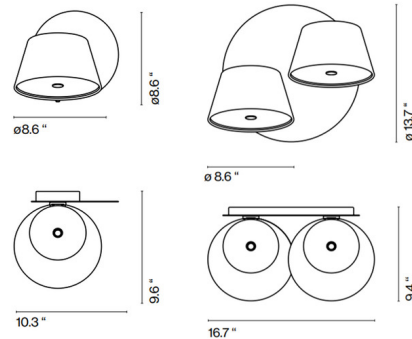

### Specifications

COLOR . . . . . Orange  
BODY FINISH . . . . . Off White  
WATTAGE . . . . . 5W  
DIMMER . . . . . Standard 120V  
DIMENSIONS . . . . . 10.3"W x 8.6"H x 9.5"D  
BULB NOT INCLUDED . . . . . 1x A19/Medium (E26)/5W/120V LED  
COUNTRY OF ORIGIN . . . . . Spain