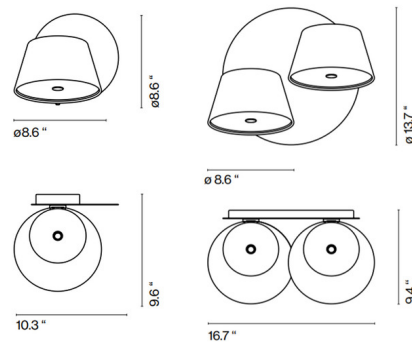

By Marset

Description

The Tam Tam Wall Light, versatile and cheerful, invites you to play with colors. Features satellite shades with opalescent methacrylate diffusers with an Off White backplate. Shade can rotate 360 degrees to direct light. Available with one or two rotating lights in a Semi Matte finish. The 1-Light version includes an on/off switch on the backplate. The 2-Light version must be hardwired to an on/off wall or dimmer switch.

Shown in off white / off white

Specifications

COLOR Off White
BODY FINISH Off White
WATTAGE 5W
DIMMER Standard 120V
DIMENSIONS 10.3"W x 8.6"H x 9.5"D
BULB NOT INCLUDED 1x A19/Medium (E26)/5W/120V LED
COUNTRY OF ORIGIN Spain