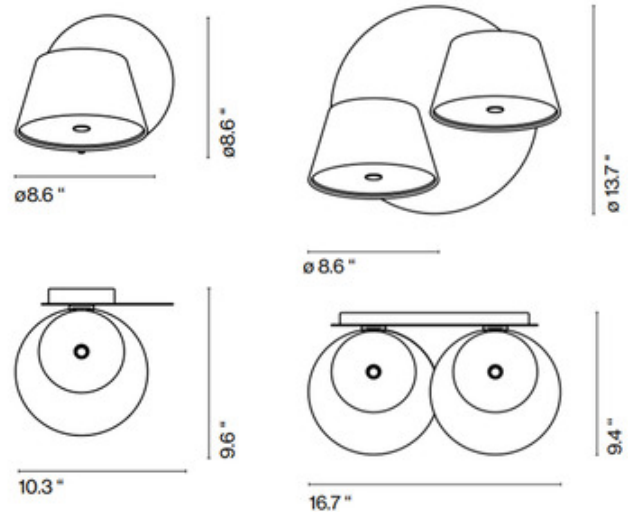

DESIGNER

Fabien Dumas

BRAND

Marset

DESCRIPTION

The Tam Tam Wall Light, versatile and cheerful, invites you to play with colors. Features satellite shades with opalescent methacrylate diffusers with an Off White backplate. Shade can rotate 360 degrees to direct light. Available with one or two rotating lights in a Semi Matte finish. On/off switch on backplate.

Shown in: Off White / Off White

SHADE COLOR	Off White
BODY FINISH	Off White
WATTAGE	5W
DIMMER	Standard 120V
DIMENSIONS	10.3"W x 8.6"H x 9.5"D
BULB NOT INCLUDED	
LAMP	1 x A19/Medium (E26)/5W/120V LED

SPEC # MAR571821