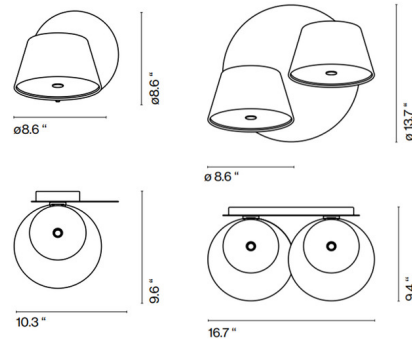

### Specifications

COLOR . . . . . Off White  
BODY FINISH . . . . . Off White  
WATTAGE . . . . . 5W  
DIMMER . . . . . Standard 120V  
DIMENSIONS . . . . . 10.3"W x 8.6"H x 9.5"D  
BULB NOT INCLUDED . . . . . 1x A19/Medium (E26)/5W/120V LED  
COUNTRY OF ORIGIN . . . . . Spain