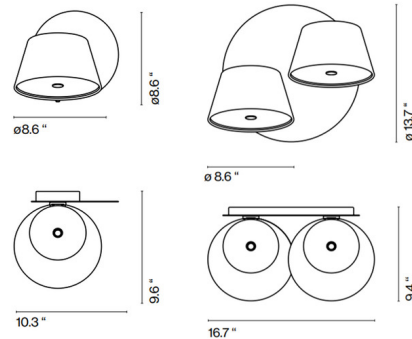

By Marset

Description

The Tam Tam Wall Light, versatile and cheerful, invites you to play with colors. Features satellite shades with opalescent methacrylate diffusers with an Off White backplate. Shade can rotate 360 degrees to direct light. Available with one or two rotating lights in a Semi Matte finish. On/off switch on backplate.

Shown in off white / off white

Specifications

COLOR Off White
BODY FINISH Off White
WATTAGE 5W
DIMMER Standard 120V
DIMENSIONS 10.3"W x 8.6"H x 9.5"D
BULB NOT INCLUDED 1x A19/Medium (E26)/5W/120V LED
COUNTRY OF ORIGIN Spain