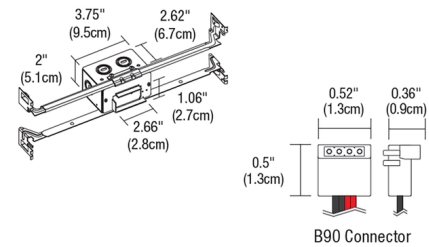

By PureEdge Lighting

Description

The TruLine 1A / TruCurve 1A / TruArch Slim Profile Junction Box (one included with TruLine 1A, TruCurve, and TruArch power feeds) includes adjustable bar hangers and is available as a quick ship item for rough-in.

Shown in satin aluminum

Specifications

| | |
|-------------|-----------------------|
| COLOR | N/A |
| BODY FINISH | Satin Aluminum |
| WATTAGE | N/A |
| DIMMER | N/A |
| DIMENSIONS | 3.75"W x 2"H x 2.62"D |
| BULB | N/A |