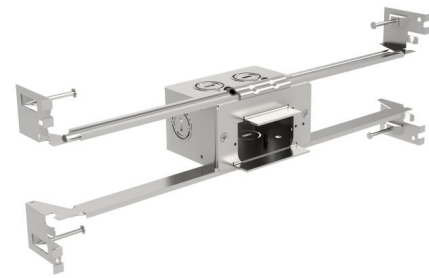

Lightology

lightology.com
866-954-4489
06-04-26

Project: _____

Company: _____

Location: _____ Fixture Type: _____

SPEC #: **EDG571845**

Approved On: _____ Approved By: _____

TruLine 1A / TruCurve 1 / TruArch 1 Slim Junction Box

By PureEdge Lighting

Description

The TruLine 1A / TruCurve 1A / TruArch Slim Profile Junction Box (one included with TruLine 1A, TruCurve, and TruArch power feeds) includes adjustable bar hangers and is available as a quick ship item for rough-in.

Shown in satin aluminum

Specifications

COLOR	N/A
BODY FINISH	Satin Aluminum
WATTAGE	N/A
DIMMER	N/A
DIMENSIONS	3.75"W x 2"H x 2.62"D
BULB	N/A

CLICK TO VIEW PRODUCT

Notes: