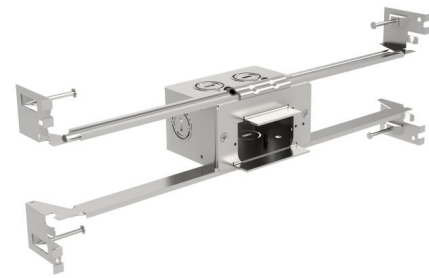

Lightology

lightology.com
866-954-4489
04-10-26

Project: _____

Company: _____

Location: _____ Fixture Type: _____

SPEC #: **EDG571845**

Approved On: _____ Approved By: _____

TruLine 1A / TruCurve 1 / TruArch 1 Slim Junction Box

By PureEdge Lighting

Description

The TruLine 1A / TruCurve 1A / TruArch Slim Profile Junction Box (one included with TruLine 1A, TruCurve, and TruArch power feeds) includes adjustable bar hangers and is available as a quick ship item for rough-in.

Shown in satin aluminum

Specifications

COLOR	N/A
BODY FINISH	Satin Aluminum
WATTAGE	N/A
DIMMER	N/A
DIMENSIONS	3.75"W x 2"H x 2.62"D
BULB	N/A

CLICK TO VIEW PRODUCT

Notes: