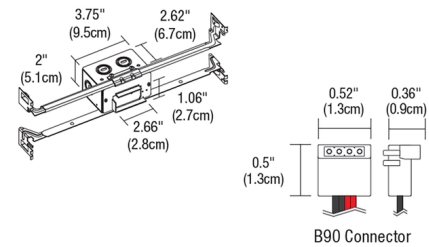

By PureEdge Lighting

Description

The TruLine 1A / TruCurve 1A / TruArch Slim Profile Junction Box (one included with TruLine 1A, TruCurve, and TruArch power feeds) includes adjustable bar hangers and is available as a quick ship item for rough-in.

Shown in satin aluminum

Specifications

COLOR	N/A
BODY FINISH	Satin Aluminum
WATTAGE	N/A
DIMMER	N/A
DIMENSIONS	3.75"W x 2"H x 2.62"D
BULB	N/A

CLICK TO VIEW PRODUCT

Notes: