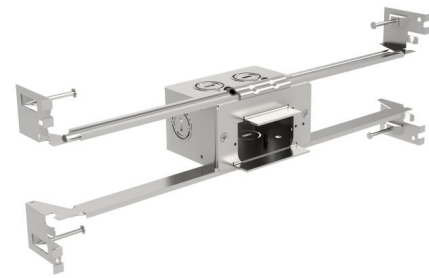

Lightology

lightology.com
866-954-4489
06-04-26

Project: _____

Company: _____

Location: _____ Fixture Type: _____

SPEC #: **EDG571845**

Approved On: _____ Approved By: _____

TruLine 1A / TruCurve 1 / TruArch 1 Slim Junction Box

By PureEdge Lighting

Description

The TruLine 1A / TruCurve 1A / TruArch Slim Profile Junction Box (one included with TruLine 1A, TruCurve, and TruArch power feeds) includes adjustable bar hangers and is available as a quick ship item for rough-in.

Shown in satin aluminum

Specifications

| | |
|-------------|-----------------------|
| COLOR | N/A |
| BODY FINISH | Satin Aluminum |
| WATTAGE | N/A |
| DIMMER | N/A |
| DIMENSIONS | 3.75"W x 2"H x 2.62"D |
| BULB | N/A |