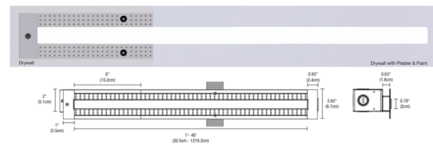

Shown in satin aluminum