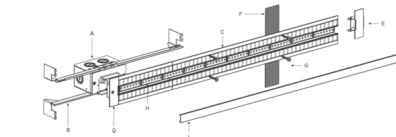

PRE-FORMED COMPONENTS