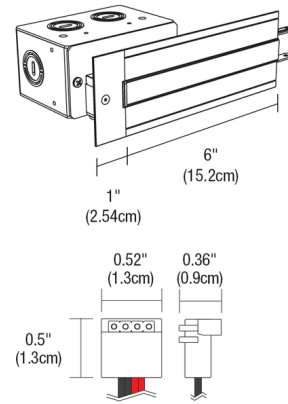

2XB90 Power Connector Included

Specifications

COLOR	.....	N/A
BODY FINISH	.....	White
WATTAGE	.....	N/A
DIMMER	.....	N/A
DIMENSIONS	.....	6"W
BULB	.....	N/A

CLICK TO VIEW PRODUCT

Notes: