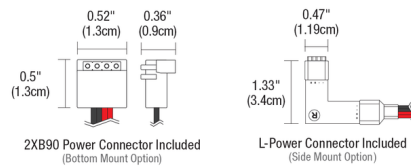

Description

The TruLine 1A Center Feed Power Channel Connector allows 24VDC power to be fed from the center of the channel in one or both directions. LED Strip (not included) may be installed flat or on the side of the channel. Includes Lens, Channel Joiners, Junction Box, Adjustable Mounting Bars, two 90 Degree Power Connectors, as well as Left and Right Power Connectors. Can be wired as a single or dual power feed. Color Temperature Options: All Other: Static White, Warm Dim, Monochromatic Color, RGBW: Red/Blue/Green + White TruColor RGBTW: RGB-Red/Blue/Green + Tunable White

Shown in white

Specifications

COLOR	N/A
BODY FINISH	White
WATTAGE	N/A
DIMMER	N/A
DIMENSIONS	12"W
BULB	N/A

CLICK TO VIEW PRODUCT

Notes: