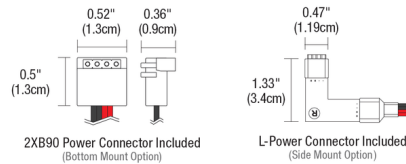

Description

The TruLine 1A Center Feed Power Channel Connector allows 24VDC power to be fed from the center of the channel in one or both directions. LED Strip (not included) may be installed flat or on the side of the channel. Includes Lens, Channel Joiners, Junction Box, Adjustable Mounting Bars, two 90 Degree Power Connectors, as well as Left and Right Power Connectors. Can be wired as a single or dual power feed. Color Temperature Options: All Other: Static White, Warm Dim, Monochromatic Color, RGBW: Red/Blue/Green + White TruColor RGBTW: RGB-Red/Blue/Green + Tunable White

Shown in white

Specifications

COLOR	N/A
BODY FINISH	White
WATTAGE	N/A
DIMMER	N/A
DIMENSIONS	12"W
BULB	N/A

CLICK TO VIEW PRODUCT

Notes: