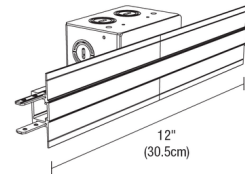

Description

The TruLine 1A Center Feed Power Channel Connector allows 24VDC power to be fed from the center of the channel in one or both directions. LED Strip (not included) may be installed flat or on the side of the channel. Includes Lens, Channel Joiners, Junction Box, Adjustable Mounting Bars, two 90 Degree Power Connectors, as well as Left and Right Power Connectors. Can be wired as a single or dual power feed. Color Temperature Options: All Other: Static White, Warm Dim, Monochromatic Color, RGBW: Red/Blue/Green + White TruColor RGBTW: RGB-Red/Blue/Green + Tunable White

Shown in white

Specifications

COLOR	N/A
BODY FINISH	White
WATTAGE	N/A
DIMMER	N/A
DIMENSIONS	12"W
BULB	N/A

CLICK TO VIEW PRODUCT

Notes: