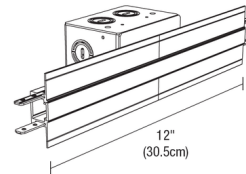

Description

The TruLine 1A Center Feed Power Channel Connector allows 24VDC power to be fed from the center of the channel in one or both directions. LED Strip (not included) may be installed flat or on the side of the channel. Includes Lens, Channel Joiners, Junction Box, Adjustable Mounting Bars, two 90 Degree Power Connectors, as well as Left and Right Power Connectors. Can be wired as a single or dual power feed. Color Temperature Options: All Other: Static White, Warm Dim, Monochromatic Color, RGBW: Red/Blue/Green + White TruColor RGBTW: RGB-Red/Blue/Green + Tunable White

Shown in white

Specifications

COLOR	N/A
BODY FINISH	White
WATTAGE	N/A
DIMMER	N/A
DIMENSIONS	12"W
BULB	N/A

CLICK TO VIEW PRODUCT

Notes: