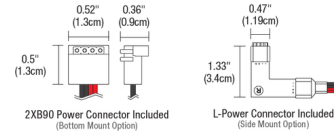

### Description

The TruLine 1A L-Picture Frame Power Channel Connector allows 24VDC power to be fed from corners for 90 degree turns (with power in one or both directions) in Picture Frame installations. LED Strip (not included) is mounted on the side of the channel and follows the bend to create continuous illumination. Can be wired as a single or dual power feed. Includes Lens, Channel Joiners, Junction Box, Adjustable Mounting Bars, two 90 Degree Power Connectors, as well as Left and Right Power Connectors. Color Temperature Options: All Other: Static White, Warm Dim, Mono Color, RGB-Red/Blue/Green, Tunable White RGBW: Red/Blue/Green + White TruColor RGBTW: RGB-Red/Blue/Green + Tunable White.

### Specifications

COLOR	N/A
BODY FINISH	White
WATTAGE	N/A
DIMMER	N/A
DIMENSIONS	6"W x 6"H
BULB	N/A

CLICK TO VIEW PRODUCT

Notes: