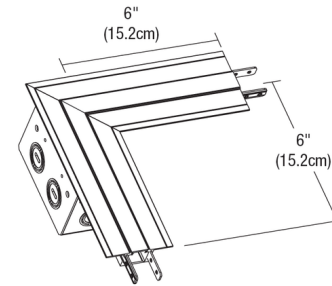

### Description

The TruLine 1A L-Picture Frame Power Channel Connector allows 24VDC power to be fed from corners for 90 degree turns (with power in one or both directions) in Picture Frame installations. LED Strip (not included) is mounted on the side of the channel and follows the bend to create continuous illumination. Can be wired as a single or dual power feed. Includes Lens, Channel Joiners, Junction Box, Adjustable Mounting Bars, two 90 Degree Power Connectors, as well as Left and Right Power Connectors. Color Temperature Options: All Other: Static White, Warm Dim, Mono Color, RGB-Red/Blue/Green, Tunable White RGBW: Red/Blue/Green + White TruColor RGBTW: RGB-Red/Blue/Green + Tunable White.

### Specifications

COLOR	N/A
BODY FINISH	White
WATTAGE	N/A
DIMMER	N/A
DIMENSIONS	6"W x 6"H
BULB	N/A

CLICK TO VIEW PRODUCT

Notes: