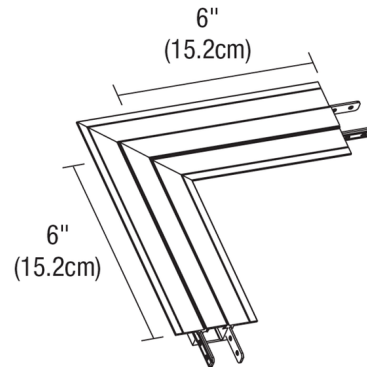

By PureEdge Lighting

Description

The L-Picture Frame Channel Connector allows for Picture Frame installation 90 degree turns. LED Strip (not included) bends on the side within the connector to create continuous illumination on a wall or ceiling. LED Strip is installed on the side of the channel. Includes Lens and Channel Joiners.

Shown in white

Specifications

COLOR	N/A
BODY FINISH	White
WATTAGE	N/A
DIMMER	N/A
DIMENSIONS	6"W x 6"H
BULB	N/A

CLICK TO VIEW PRODUCT

Notes: