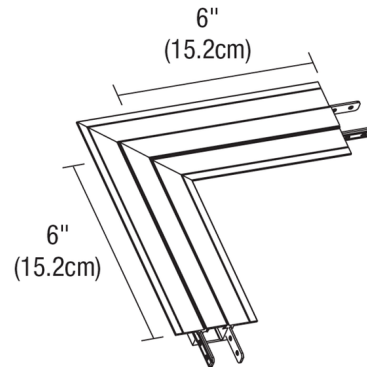

Lightology

lightology.com
866-954-4489
05-18-26

Project: _____

Company: _____

Location: _____ Fixture Type: _____

SPEC #: **EDG571853**

Approved On: _____ Approved By: _____

TruLine 1A L-Picture Frame Channel Connector By PureEdge Lighting

Description

The L-Picture Frame Channel Connector allows for Picture Frame installation 90 degree turns. LED Strip (not included) bends on the side within the connector to create continuous illumination on a wall or ceiling. LED Strip is installed on the side of the channel. Includes Lens and Channel Joiners.

Shown in white

Specifications

COLOR	N/A
BODY FINISH	White
WATTAGE	N/A
DIMMER	N/A
DIMENSIONS	6"W x 6"H
BULB	N/A

CLICK TO VIEW PRODUCT

Notes: