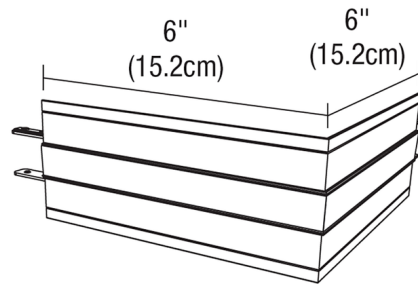

### Description

The TruLine 1A Outside Corner Channel Connector allows for outside corners for 90 degree Room Wrapping installation. LED Strip (not included) bends flat within the outside corners for seamless light across surfaces. For use from wall to ceiling or one wall to an adjacent wall. Includes Lens and Channel Joiners.

### Specifications

COLOR	N/A
BODY FINISH	White
WATTAGE	N/A
DIMMER	N/A
DIMENSIONS	6"W x 6"H
BULB	N/A

CLICK TO VIEW PRODUCT

Notes: