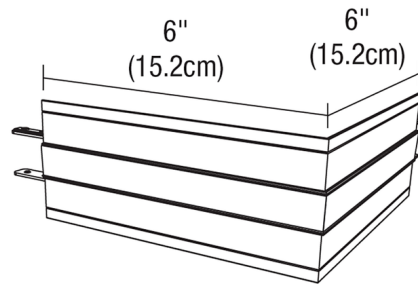

Specifications

COLOR	N/A
BODY FINISH	White
WATTAGE	N/A
DIMMER	N/A
DIMENSIONS	6"W x 6"H
BULB	N/A

CLICK TO VIEW PRODUCT

Notes: