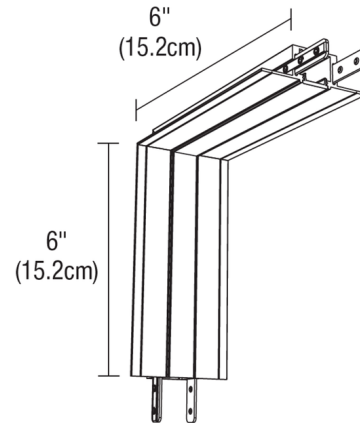

Description

The TruLine 1A Inside Corner Channel Connector allows for inside corners for 90 degree room wrapping installation. LED Strip (not included) bends flat within the inside corners for seamless light across surfaces. For use from wall to ceiling or from one wall to an adjacent wall. Includes Lens and Channel Joiners.

Shown in white

Specifications

COLOR	N/A
BODY FINISH	White
WATTAGE	N/A
DIMMER	N/A
DIMENSIONS	6"W x 6"H
BULB	N/A

CLICK TO VIEW PRODUCT

Notes: