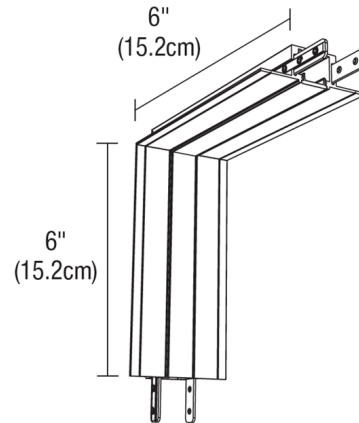

Description

The TruLine 1A Inside Corner Channel Connector allows for inside corners for 90 degree room wrapping installation. LED Strip (not included) bends flat within the inside corners for seamless light across surfaces. For use from wall to ceiling or from one wall to an adjacent wall. Includes Lens and Channel Joiners.

Shown in white

Specifications

COLOR	N/A
BODY FINISH	White
WATTAGE	N/A
DIMMER	N/A
DIMENSIONS	6"W x 6"H
BULB	N/A

CLICK TO VIEW PRODUCT

Notes: