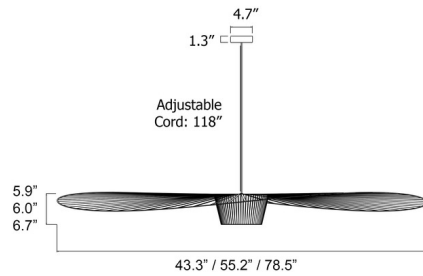

Shown in white / white

Specifications

COLOR	White
BODY FINISH	White
WATTAGE	40W
DIMMER	Standard 120V
DIMENSIONS	55.1"W x 6"H
BULB NOT INCLUDED	1 x G30/Medium (E26)/40W/120V Incandescent
OTHER BULB OPTIONS	1 x G30/Medium (E26)/120V LED