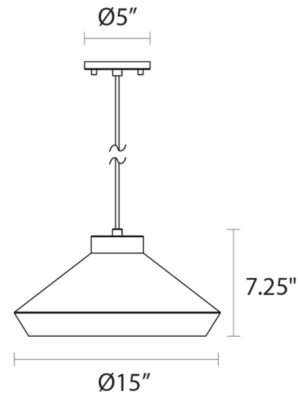

CLICK TO VIEW PRODUCT

Notes: