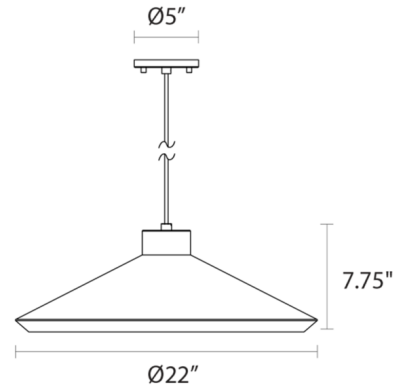

Shown in satin black