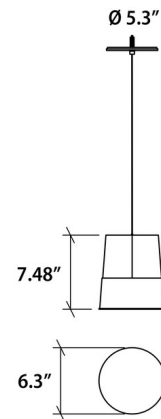

Shown in american walnut / white

Specifications

COLOR	White
BODY FINISH	Blonde Freijo
WATTAGE	17W
DIMMER	Standard 120V
DIMENSIONS	6.3"W x 7.48"H
BULB NOT INCLUDED	1 x A19/Medium (E26)/17W/120V LED
COUNTRY OF ORIGIN	Brazil