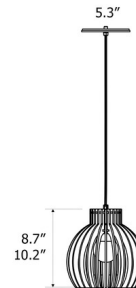

Specifications

COLOR	N/A
BODY FINISH	Imbuia
WATTAGE	17W
DIMMER	Standard 120V
DIMENSIONS	10.6"W x 10.2"H
BULB NOT INCLUDED	1 x A19/Medium (E26)/17W/120V LED
COUNTRY OF ORIGIN	Brazil

Technical Information

PRODUCT DIMENSIONS	Canopy: 5.3" diameter
--------------------	-----------------------

Shown in imbuia

CLICK TO VIEW PRODUCT

Notes: