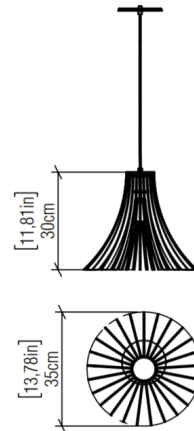

### Description

The Stecche Di Legno Flare Pendant will bring a playful style to any contemporary space. It features curved Natural Wood Veneer slats arranged to flare out around the light source. Note: Cord color varies by finish and may not be as shown. Please refer to Preset Cable Options image.

### Specifications

COLOR	N/A
BODY FINISH	American Walnut
WATTAGE	15W
DIMMER	Standard 120V
DIMENSIONS	13.78"W x 11.81"H
BULB NOT INCLUDED	1 x A19/Medium (E26)/15W/120V LED
OTHER BULB OPTIONS	1 x A19/Medium (E26)/120V Incandescent
COUNTRY OF ORIGIN	Brazil