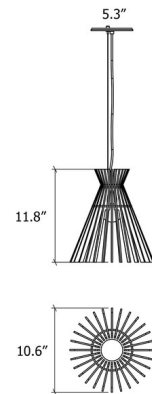

Description

The Stecche Di Legno Cone Pendant will add a playful style to any contemporary space. It features sleek Natural Wood Venner slats that create a cone shade around the light source. Note: Cord color varies by finish and may not be as shown. Please refer to Preset Cable Options image.

Shown in blonde freijo

Specifications

COLOR	N/A
BODY FINISH	Blonde Freijo
WATTAGE	15W
DIMMER	Standard 120V
DIMENSIONS	10.6"W x 11.81"H
BULB NOT INCLUDED	1 x A19/Medium (E26)/15W/120V LED
COUNTRY OF ORIGIN	Brazil

Technical Information

PRODUCT DIMENSIONS	Canopy: 5.3" diameter
--------------------	-----------------------

CLICK TO VIEW PRODUCT

Notes: