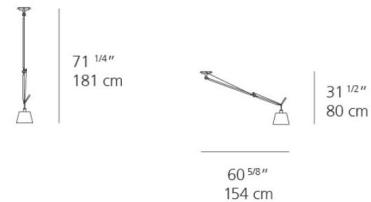

Lightology

lightology.com
866-954-4489
07-06-26

Project: _____
 Company: _____
 Location: _____ Fixture Type: _____
 SPEC #: **ART57240**
 Approved On: _____ Approved By: _____

Tolomeo Off Center Suspension with Aluminum Shade By Artemide

Description

Make a dynamic lighting statement with the Tolomeo Off Center Suspension with Aluminum Shade, an innovative fixture designed for expansive spaces and flexible illumination. This unique suspension light features an 8-inch Aluminum shade, providing a crisp, focused light ideal for specific areas. What sets it apart is its ingenious design that adjusts at three key points, allowing you to precisely direct the light source exactly where desired, even when the ceiling junction box is not centered. This provides remarkable versatility in furniture arrangement and room layout. It delivers general light distribution, ensuring a functional and inviting glow. UL listed for safety, customers praise its clever design and ability to solve tricky lighting challenges. Perfect for illuminating dining tables that aren't directly beneath a ceiling box, kitchen islands, or expansive living areas, the Tolomeo Off Center Suspension offers a blend of smart engineering and contemporary design, making it a highly adaptable and stylish choice for modern interiors.

Shown in aluminum / aluminum

Specifications

COLOR	Aluminum
BODY FINISH	Aluminum
WATTAGE	72W
DIMMER	Standard 120V
DIMENSIONS	8"W x 71.25"H
BULB NOT INCLUDED	1 x A19/Medium (E26)/72W/120V Incandescent
COUNTRY OF ORIGIN	Italy