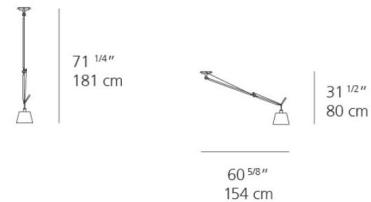

### Description

Make a dynamic lighting statement with the Tolomeo Off Center Suspension with Aluminum Shade, an innovative fixture designed for expansive spaces and flexible illumination. This unique suspension light features an 8-inch Aluminum shade, providing a crisp, focused light ideal for specific areas. What sets it apart is its ingenious design that adjusts at three key points, allowing you to precisely direct the light source exactly where desired, even when the ceiling junction box is not centered. This provides remarkable versatility in furniture arrangement and room layout. It delivers general light distribution, ensuring a functional and inviting glow. UL listed for safety, customers praise its clever design and ability to solve tricky lighting challenges. Perfect for illuminating dining tables that aren't directly beneath a ceiling box, kitchen islands, or expansive living areas, the Tolomeo Off Center Suspension offers a blend of smart engineering and contemporary design, making it a highly adaptable and stylish choice for modern interiors.

### Specifications

COLOR	Aluminum
BODY FINISH	Aluminum
WATTAGE	72W
DIMMER	Standard 120V
DIMENSIONS	8"W x 71.25"H
BULB NOT INCLUDED	1 x A19/Medium (E26)/72W/120V Incandescent
COUNTRY OF ORIGIN	Italy

CLICK TO VIEW PRODUCT